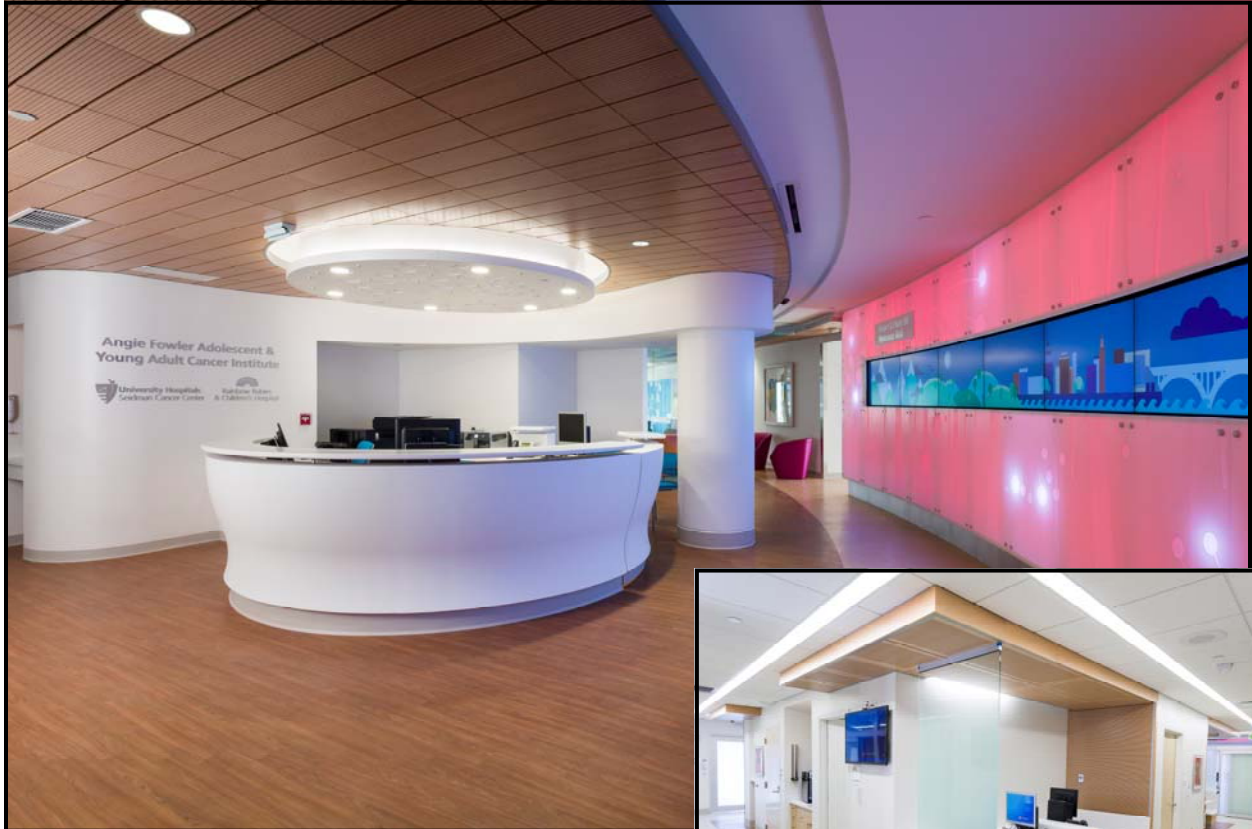

## **University Hospitals Angie Fowler, Adolescent Cancer Center Cleveland, Ohio**

16,100 Sq. Ft. 8th floor remodel  
Architect: Stanley Beaman, Sears